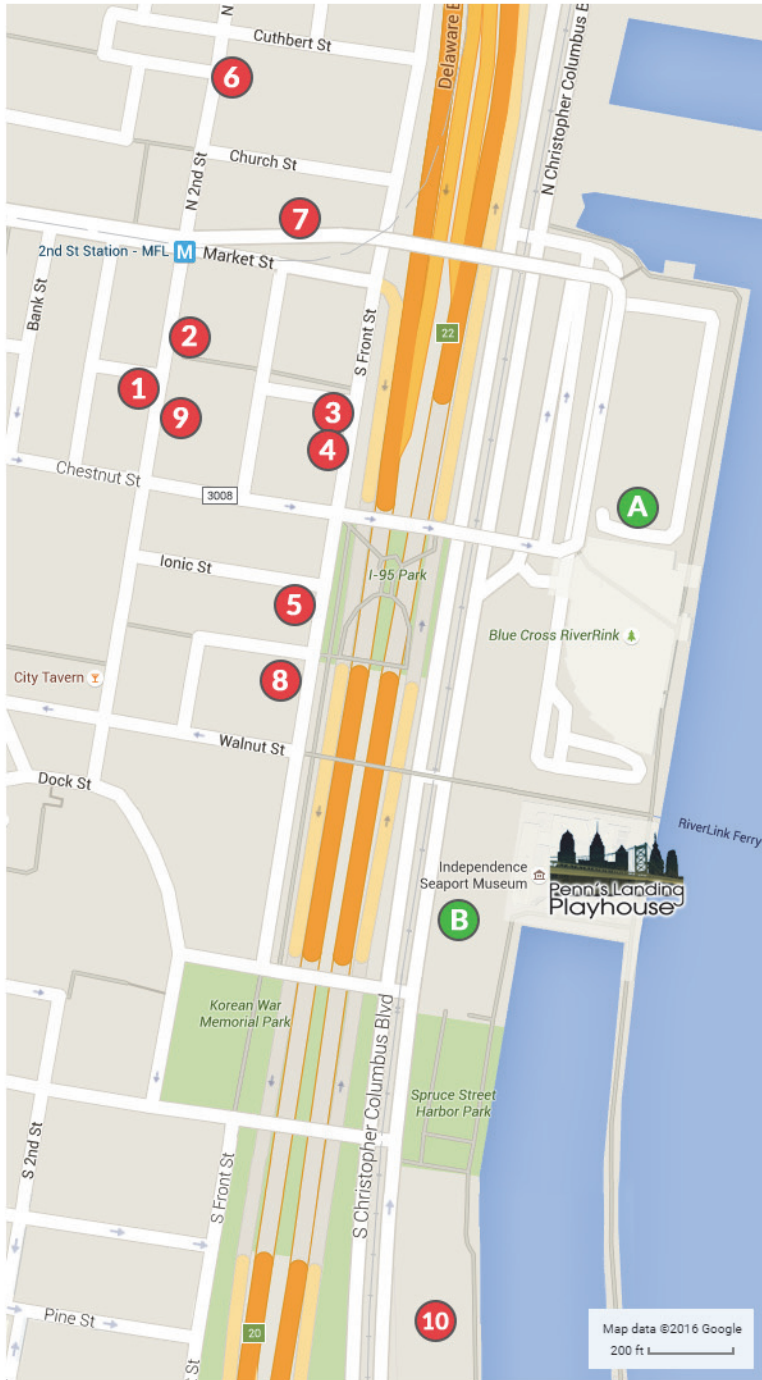

# AVAILABLE PARKING LOTS

- A** Main Theater Lot  
DRWC Market Street Lot  
211 S Columbus Blvd, Philadelphia, PA 19106
- B** Hilton Hotel Parking Garage  
211 S Columbus Blvd, Philadelphia, PA 19106
- 1** Parkway - 2nd & Chestnut Street Lot  
38 S. 2nd St, Philadelphia, PA 19106
- 2** Parkway - 2nd & Market Street Lot  
19-25 S. 2nd St, Philadelphia, PA 19106
- 3** Parkway-Front & Chestnut Street Lot  
24-28 S. Front St, Philadelphia, PA 19106
- 4** E-Z Park  
36 S. Front St, Philadelphia, PA 19106
- 5** Auto Park at Old City  
125 S. 2nd St, Philadelphia, PA 19106
- 6** Independence Parking  
39 N. 2nd St, Philadelphia, PA 19106
- 7** Patriot Parking  
101 Market St, Philadelphia, PA 19106
- 8** Quality Parking  
126-38 S. Front St, Philadelphia, PA 19106
- 9** Sky Parking - Parking Garage  
37 S. 2nd St, Philadelphia, PA 19106
- 10** DRWC Lombard Circle Lot  
S. Columbus Blvd, Philadelphia, PA 19106